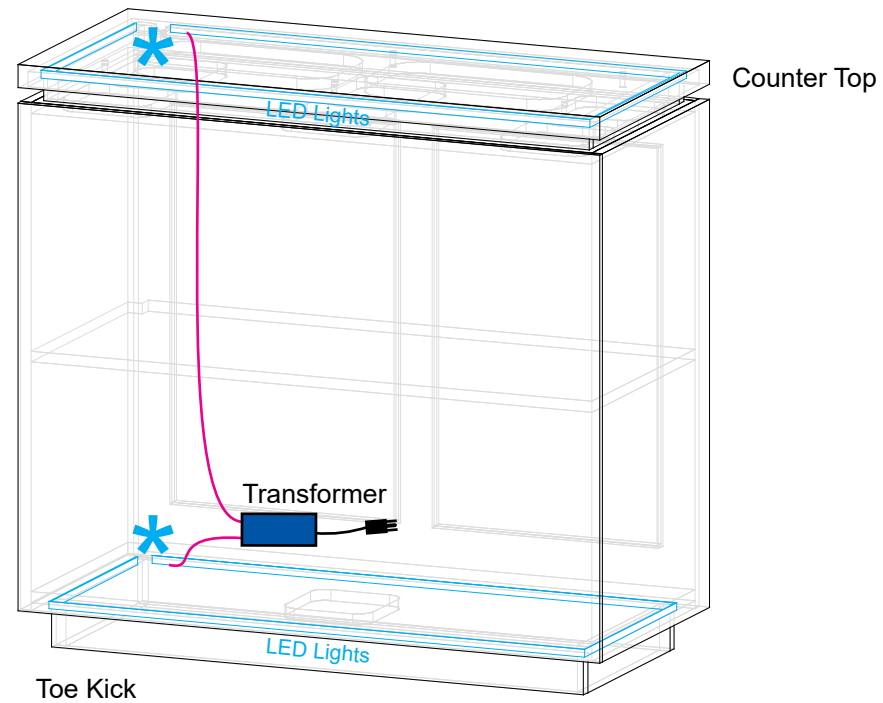

Steps:

1) Connect power cords to LED lights under Counter Top & Toe Kick.

FRONT VIEW

BACK VIEW