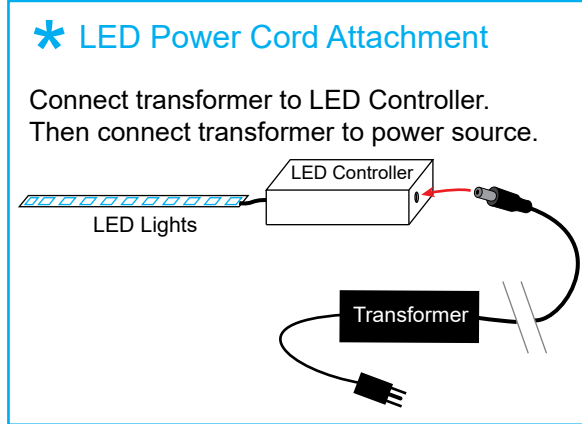

Steps:

1) Connect power cords to LED lights under Counter Top & Toe Kick.

FRONT VIEW

BACK VIEW